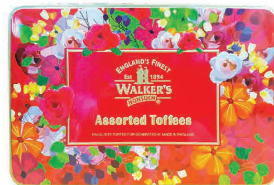

Walker's
Kẹo Hồn Hộp 250g
98HCM 31-12
160.900 đ/hộp
~~188.900~~